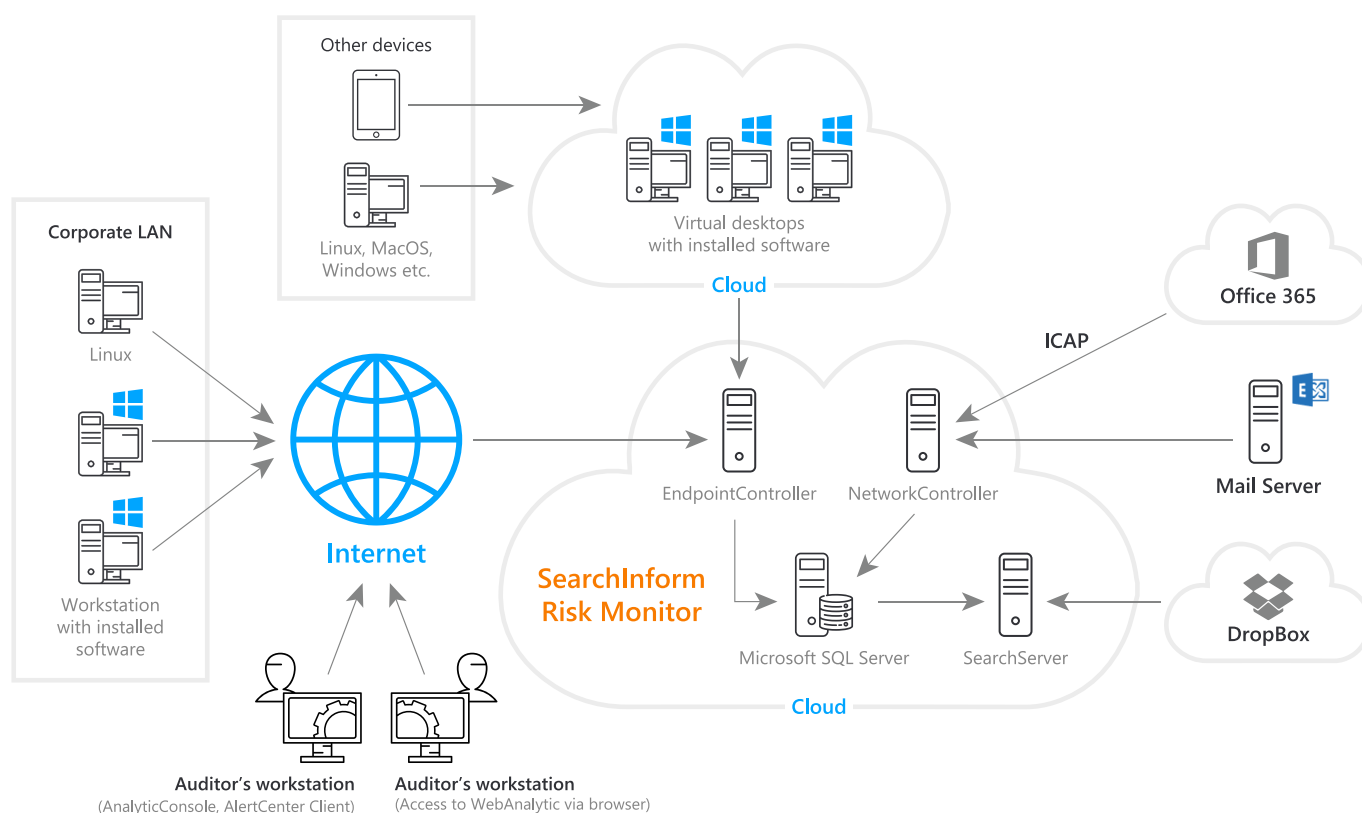

## CLOUD SOLUTION FOR PRODUCTIVITY MONITORING

[www.searchinform.com](http://www.searchinform.com)

Productivity monitoring allows you to make sure that employee performance meets the requirements. Control of employee efficiency is indispensable in building a proper management framework.

The special solution gives you a complete toolset to control employee work-related activities, identify and analyse them, and view them when it is necessary.

- **KNOWING WHICH APPLICATIONS ARE BEING USED FOR WORK RELATED ACTIVITIES DURING WORK HOURS**
- **MAKING SURE THAT APPLICATIONS ARE ACTIVE AND AREN'T RUNNING IN THE BACKGROUND**
- **PROVING THAT ADEQUATE TIME IS SPENT ON A PARTICULAR TASK**
- **SEEING AT WHICH HOUR AN EMPLOYEE COMES TO WORK AND LEAVES IT**

## MONITORING OF BUSINESS PROCESSES CAN BE LAUNCHED FAST AND EASY

Cloud deployment model implies that server and client's parts are located in the cloud infrastructure. The key requirement for such an infrastructure is the possibility to create a full-fledged Windows OS in the cloud and install the solution's components there.

The option of OS virtualising in the cloud is available in every large cloud platform, for example, Amazon Web Services.

At the same time all the technical requirements for ports, interaction protocols, network availability of controlled PCs, AD accounts and other official recommendations remain in force for both local and cloud deployment models.